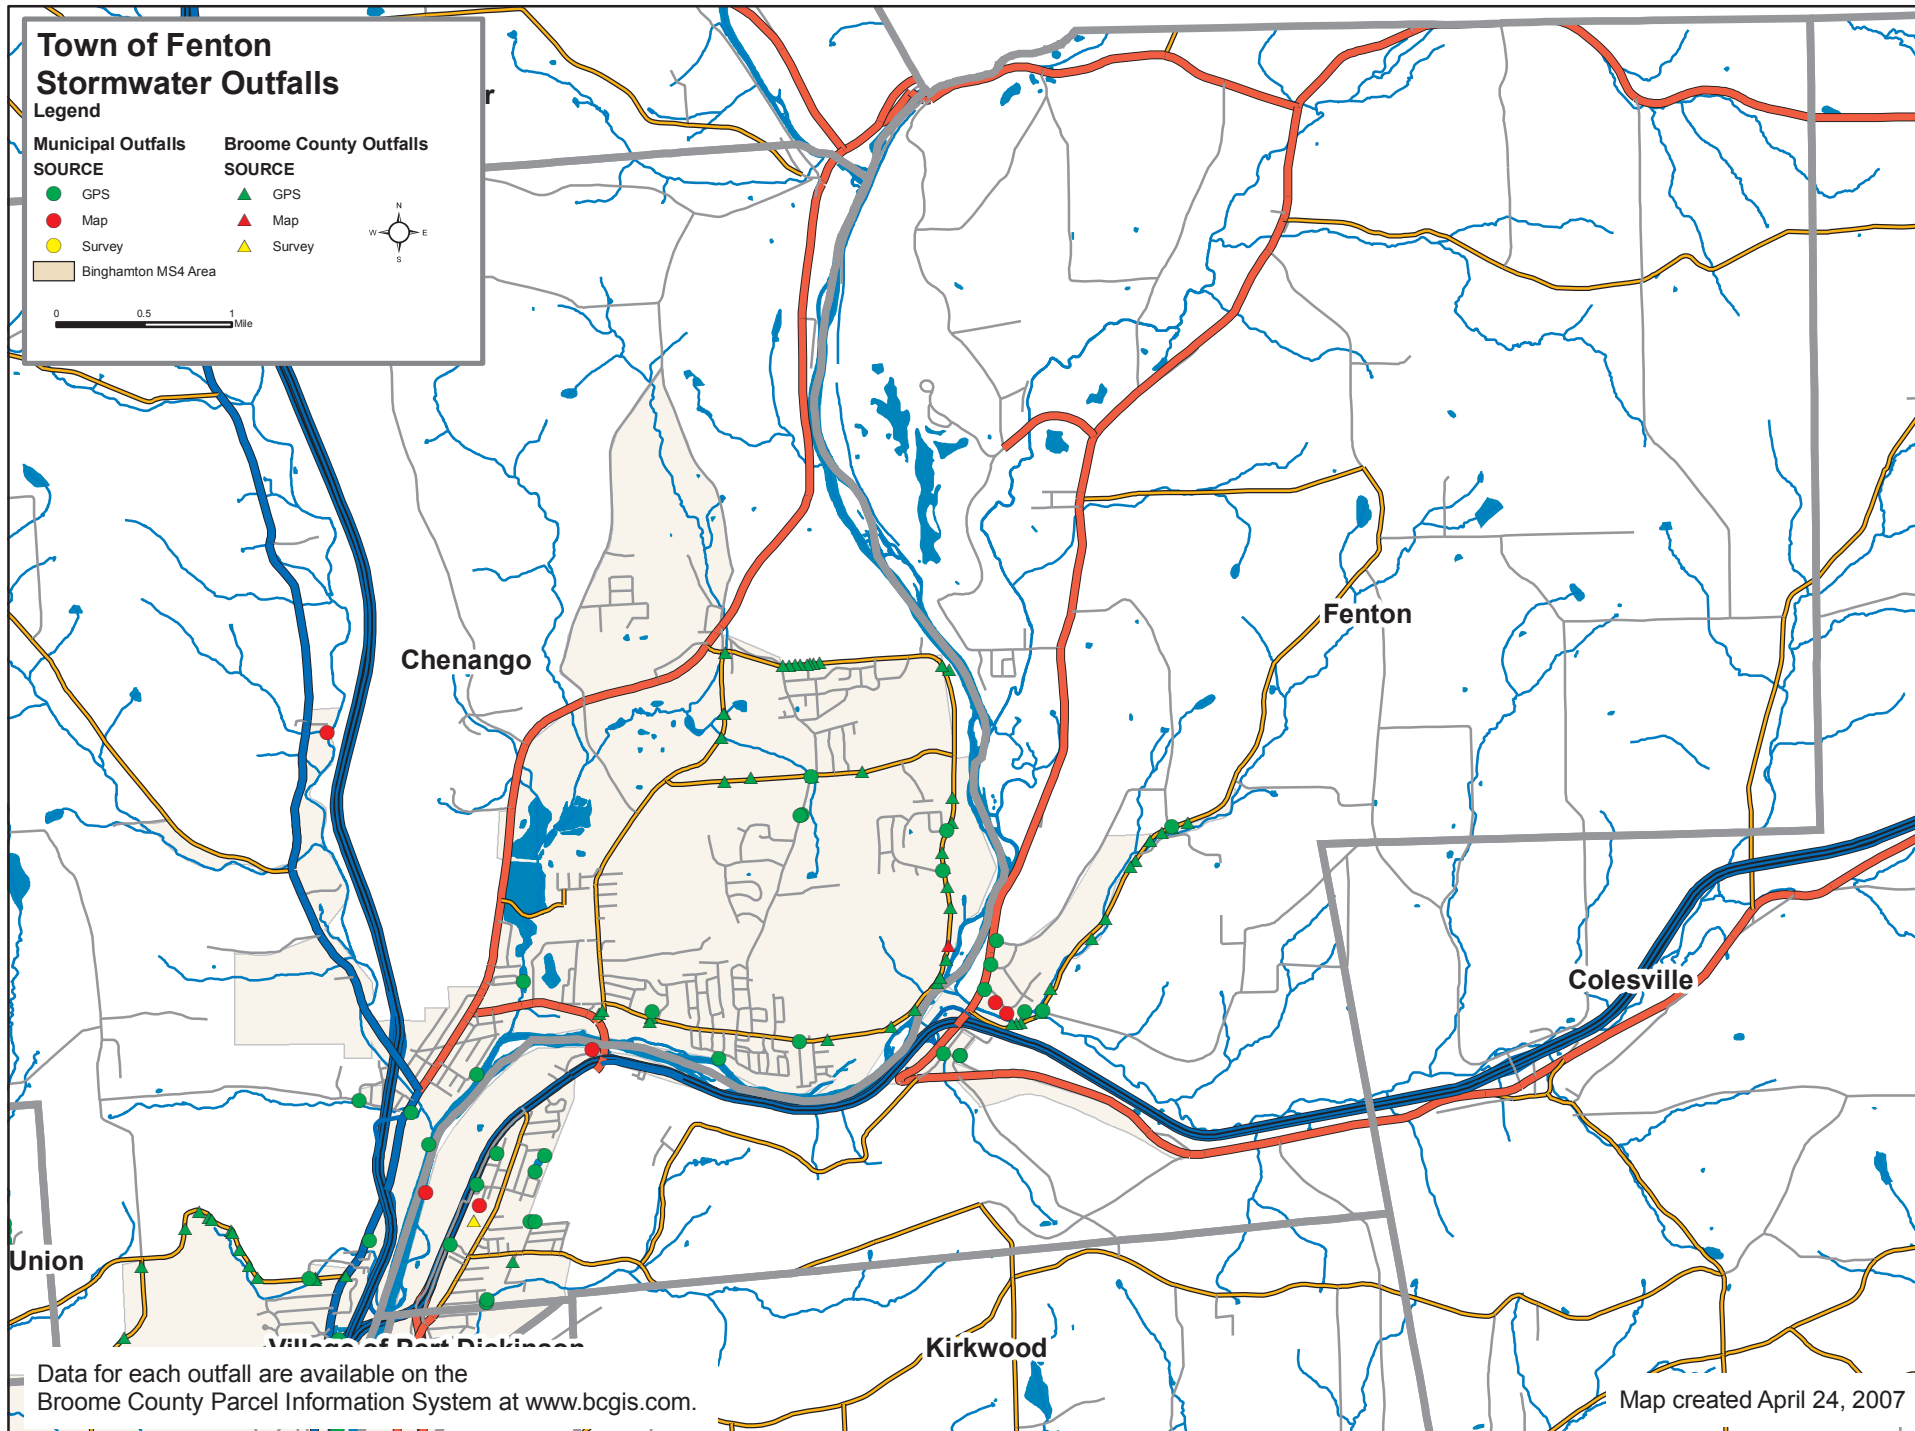

Town of Fenton Stormwater Outfalls

Legend

Municipal Outfalls

SOURCE

- GPS
- Map
- Survey

Broome County Outfalls

SOURCE

- ▲ GPS
- ▲ Map
- ▲ Survey

■ Binghamton MS4 Area

0 0.5 1 Mile

Data for each outfall are available on the
Broome County Parcel Information System at www.bcgis.com.

Map created April 24, 2007