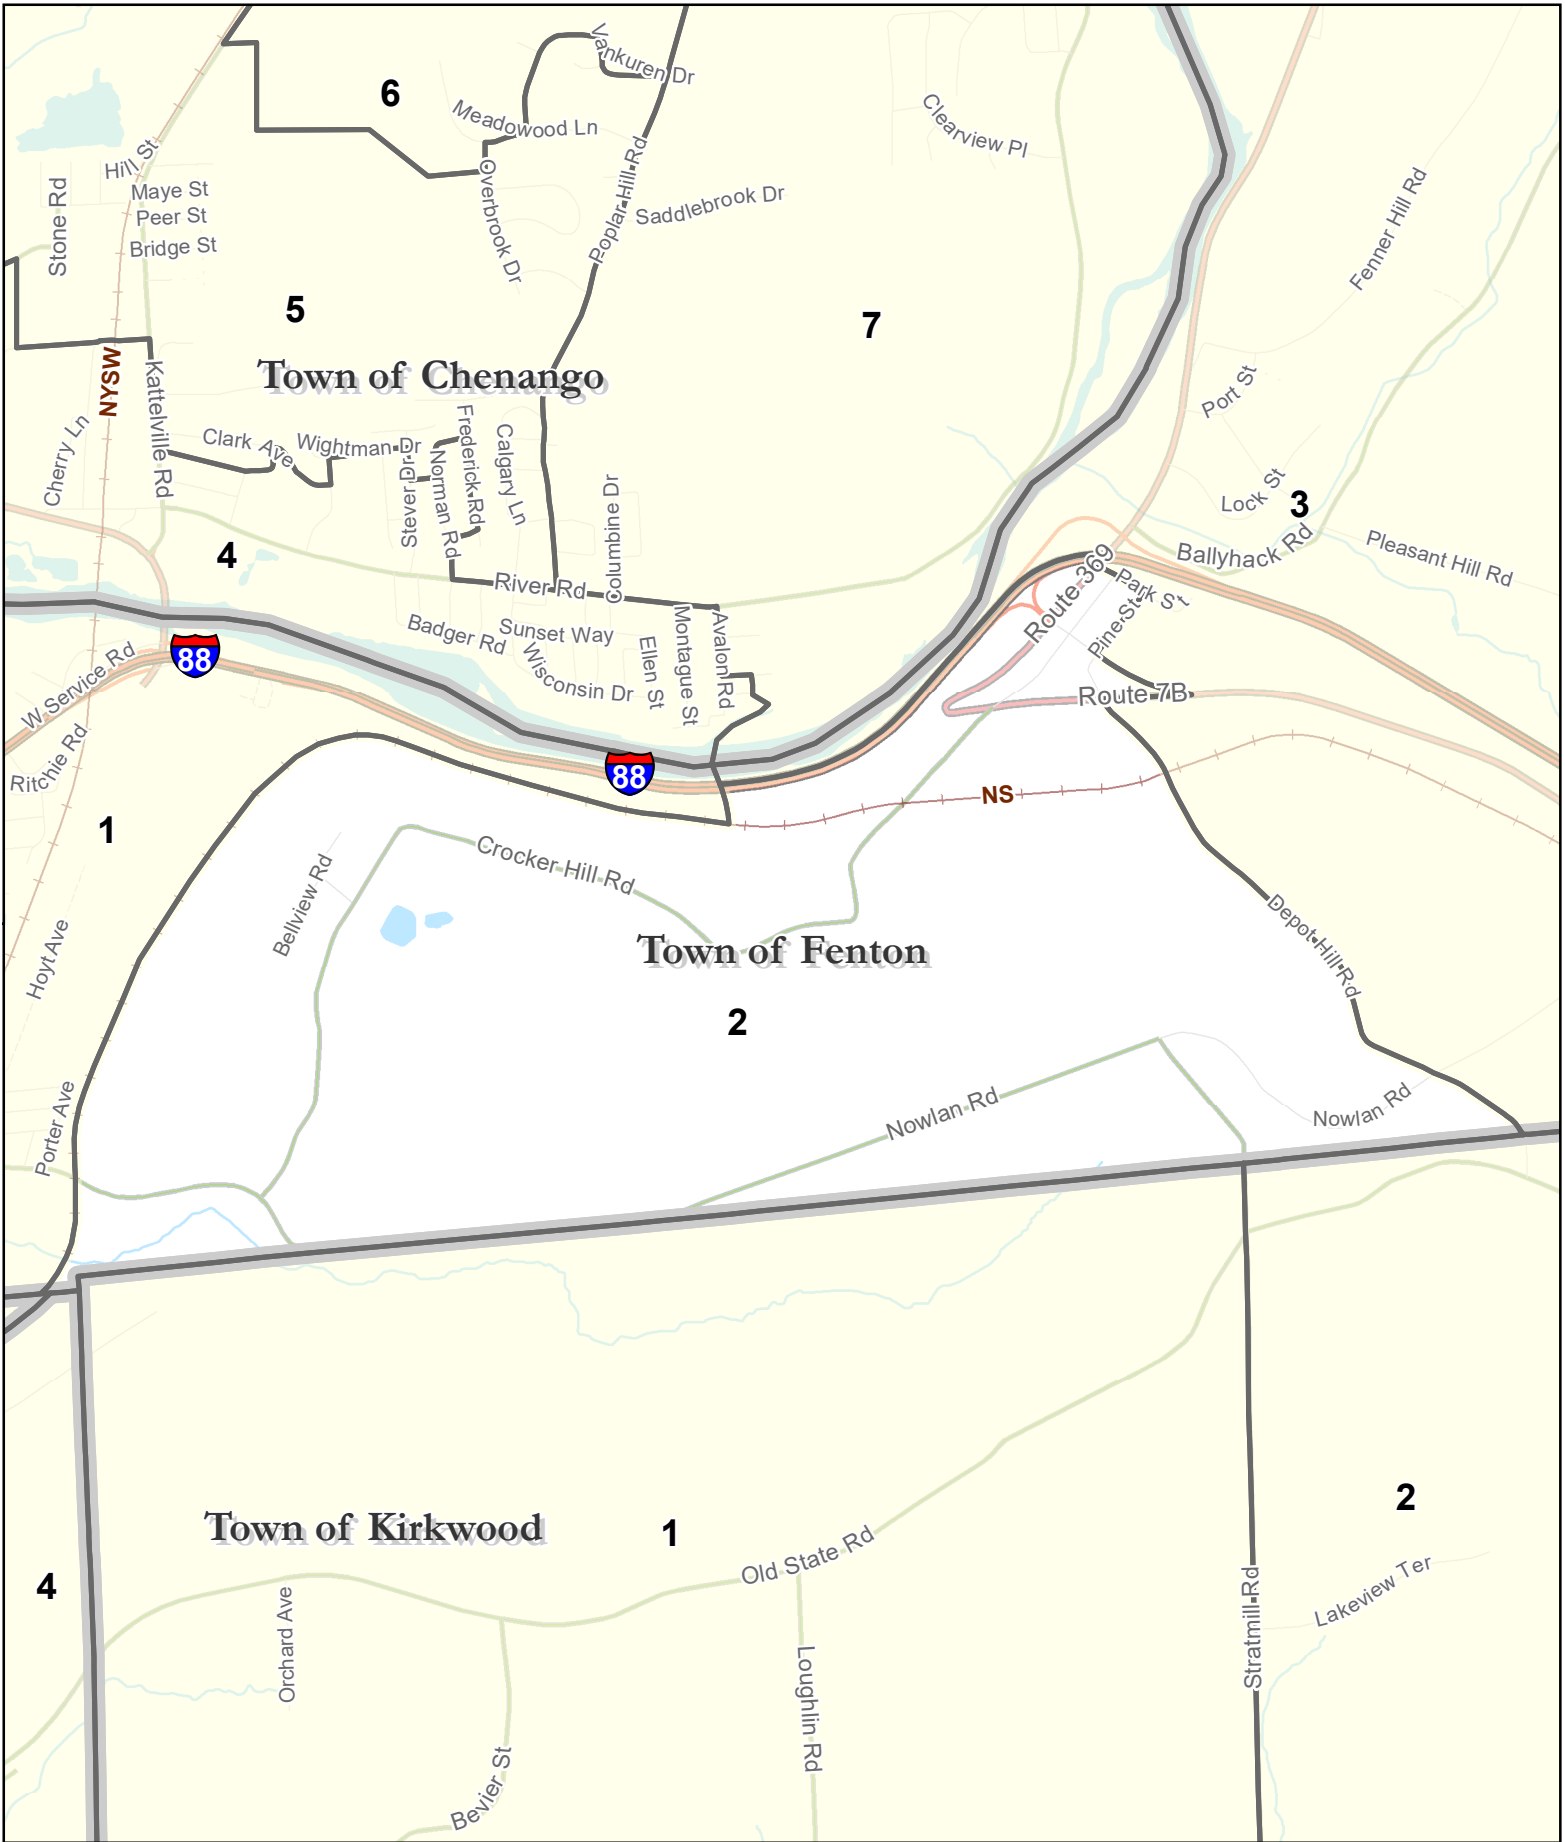

Individual Election Districts: Fenton 1

DISCLAIMER: Broome County does not guarantee the accuracy of the data presented. Information should be used for illustrative purposes only.

1 inch = 1,716 Feet

Individual Election Districts: Fenton 2

DISCLAIMER: Broome County does not guarantee the accuracy of the data presented. Information should be used for illustrative purposes only.

1 inch = 2,188 Feet

Individual Election Districts: Fenton 3

DISCLAIMER: Broome County does not guarantee the accuracy of the data presented. Information should be used for illustrative purposes only.

1 inch = 2,554 Feet

Individual Election Districts: Fenton 4

DISCLAIMER: Broome County does not guarantee the accuracy of the data presented. Information should be used for illustrative purposes only.

1 inch = 3,931 Feet