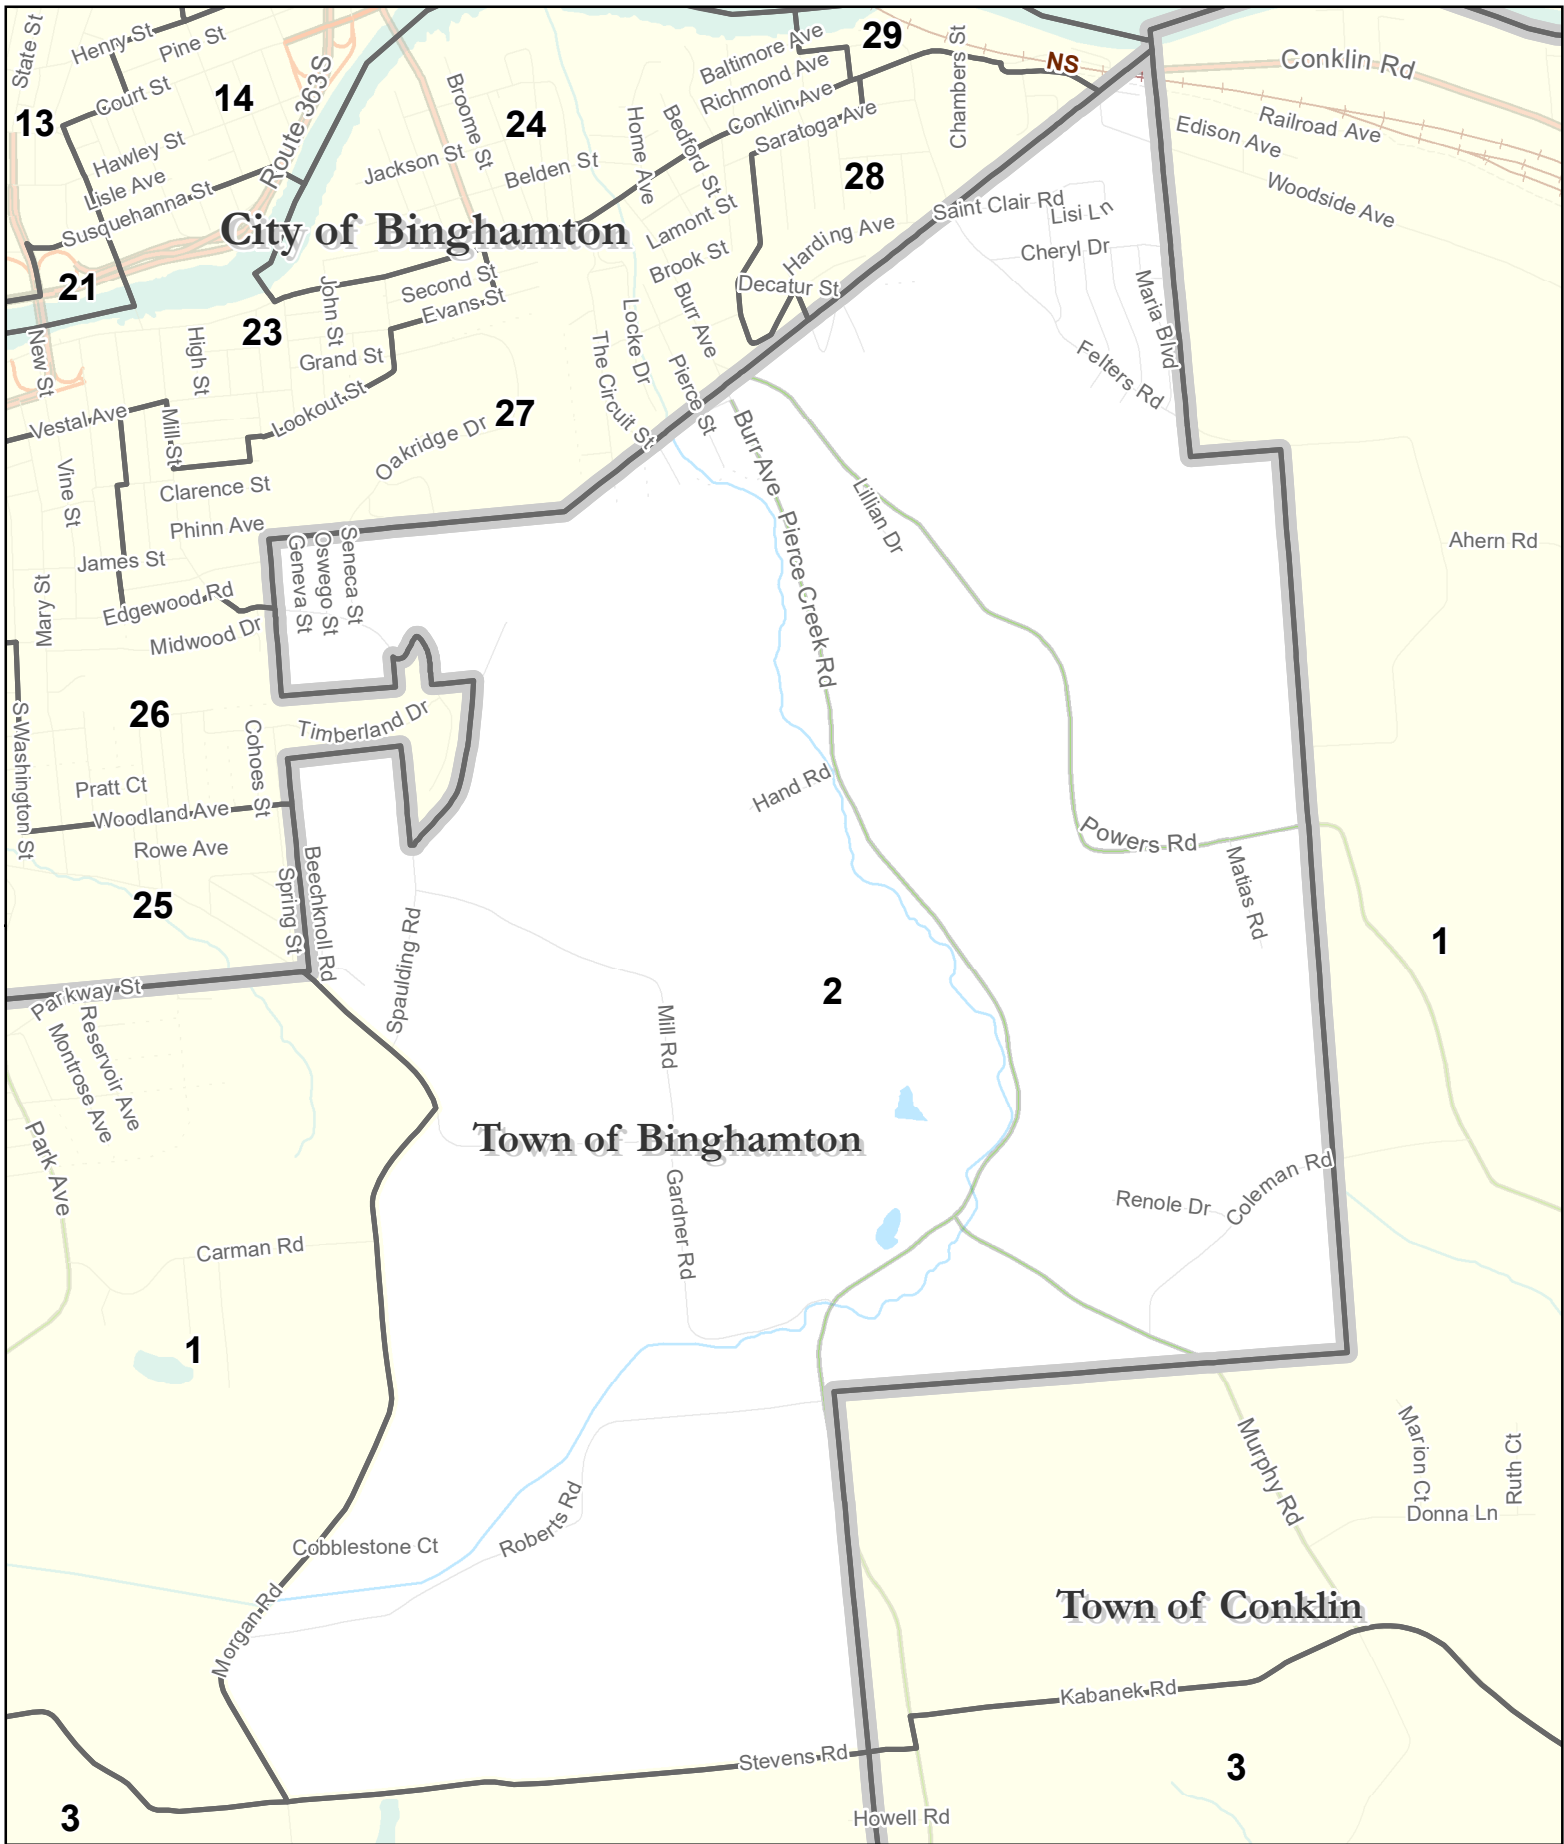

# Individual Election Districts: Binghamton 1

DISCLAIMER: Broome County does not guarantee the accuracy of the data presented. Information should be used for illustrative purposes only.

1 inch = 2,251 Feet

# Individual Election Districts: Binghamton 2

DISCLAIMER: Broome County does not guarantee the accuracy of the data presented. Information should be used for illustrative purposes only.

1 inch = 2,080 Feet

# Individual Election Districts: Binghamton 3

DISCLAIMER: Broome County does not guarantee the accuracy of the data presented. Information should be used for illustrative purposes only.

1 inch = 3,145 Feet