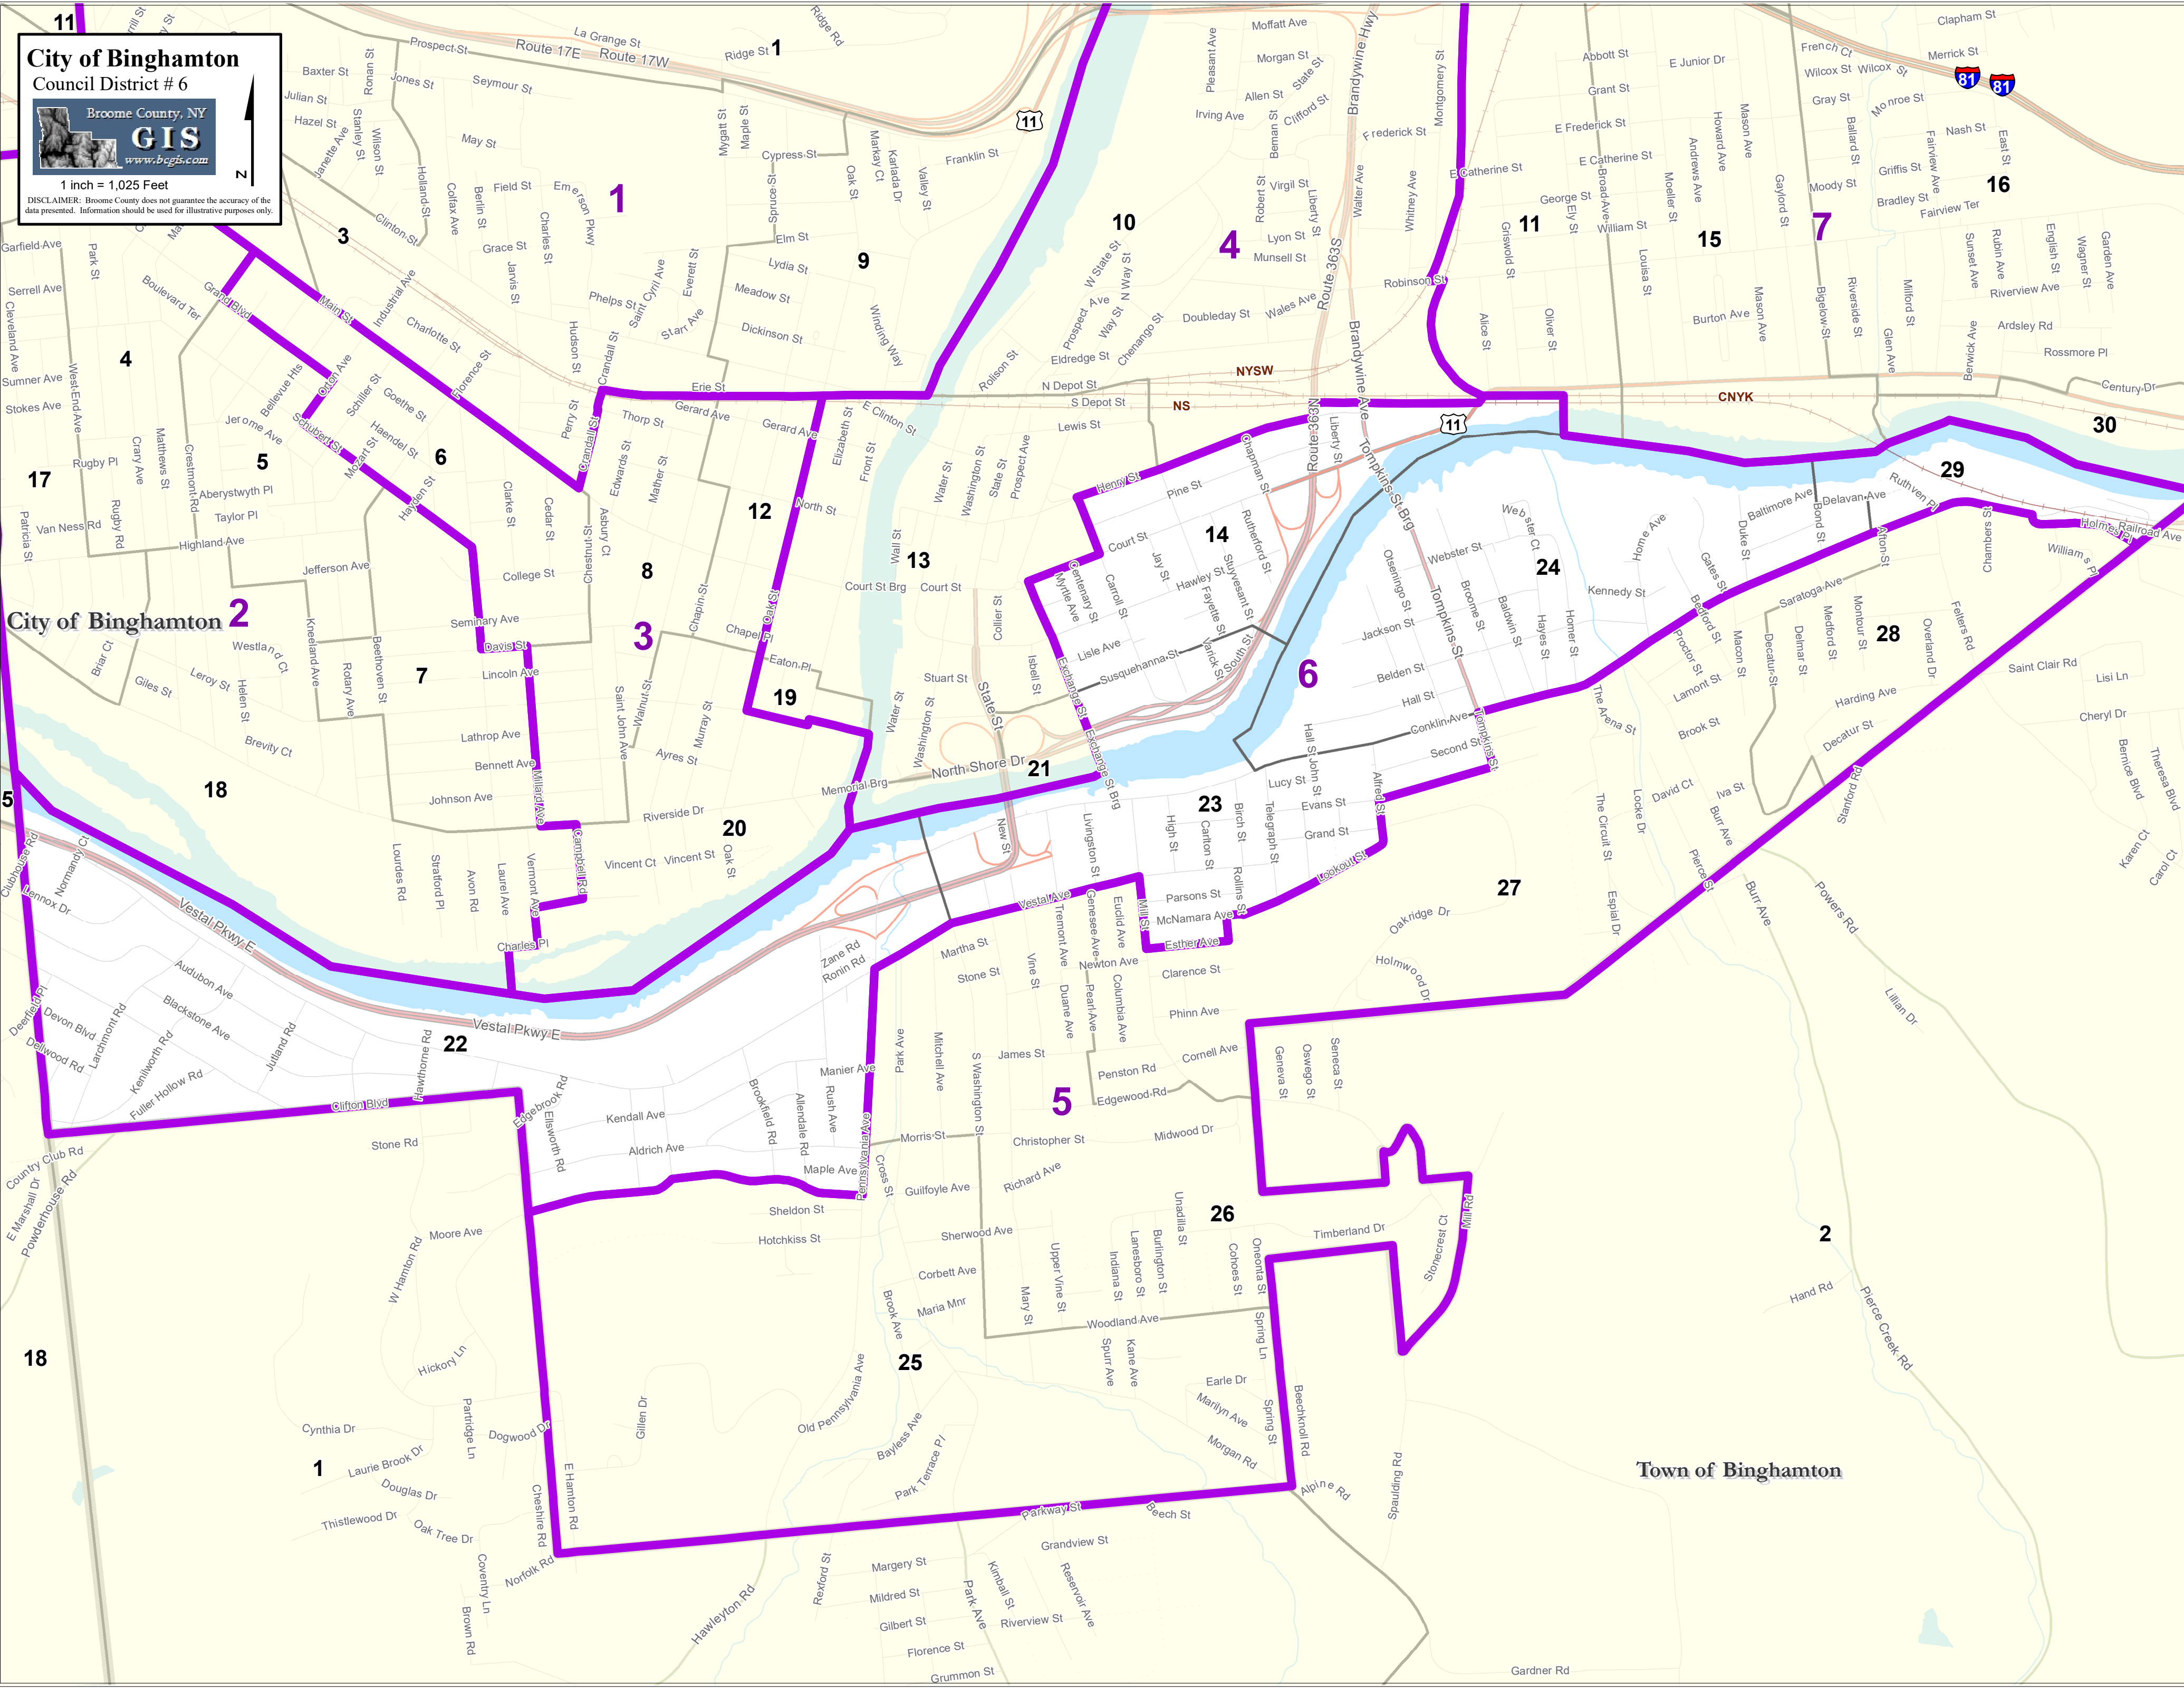

City of Binghamton
Council District # 6

1 inch = 1,025 Feet

DISCLAIMER: Broome County does not guarantee the accuracy of the data presented. Information should be used for illustrative purposes only.

Town of Binghamton