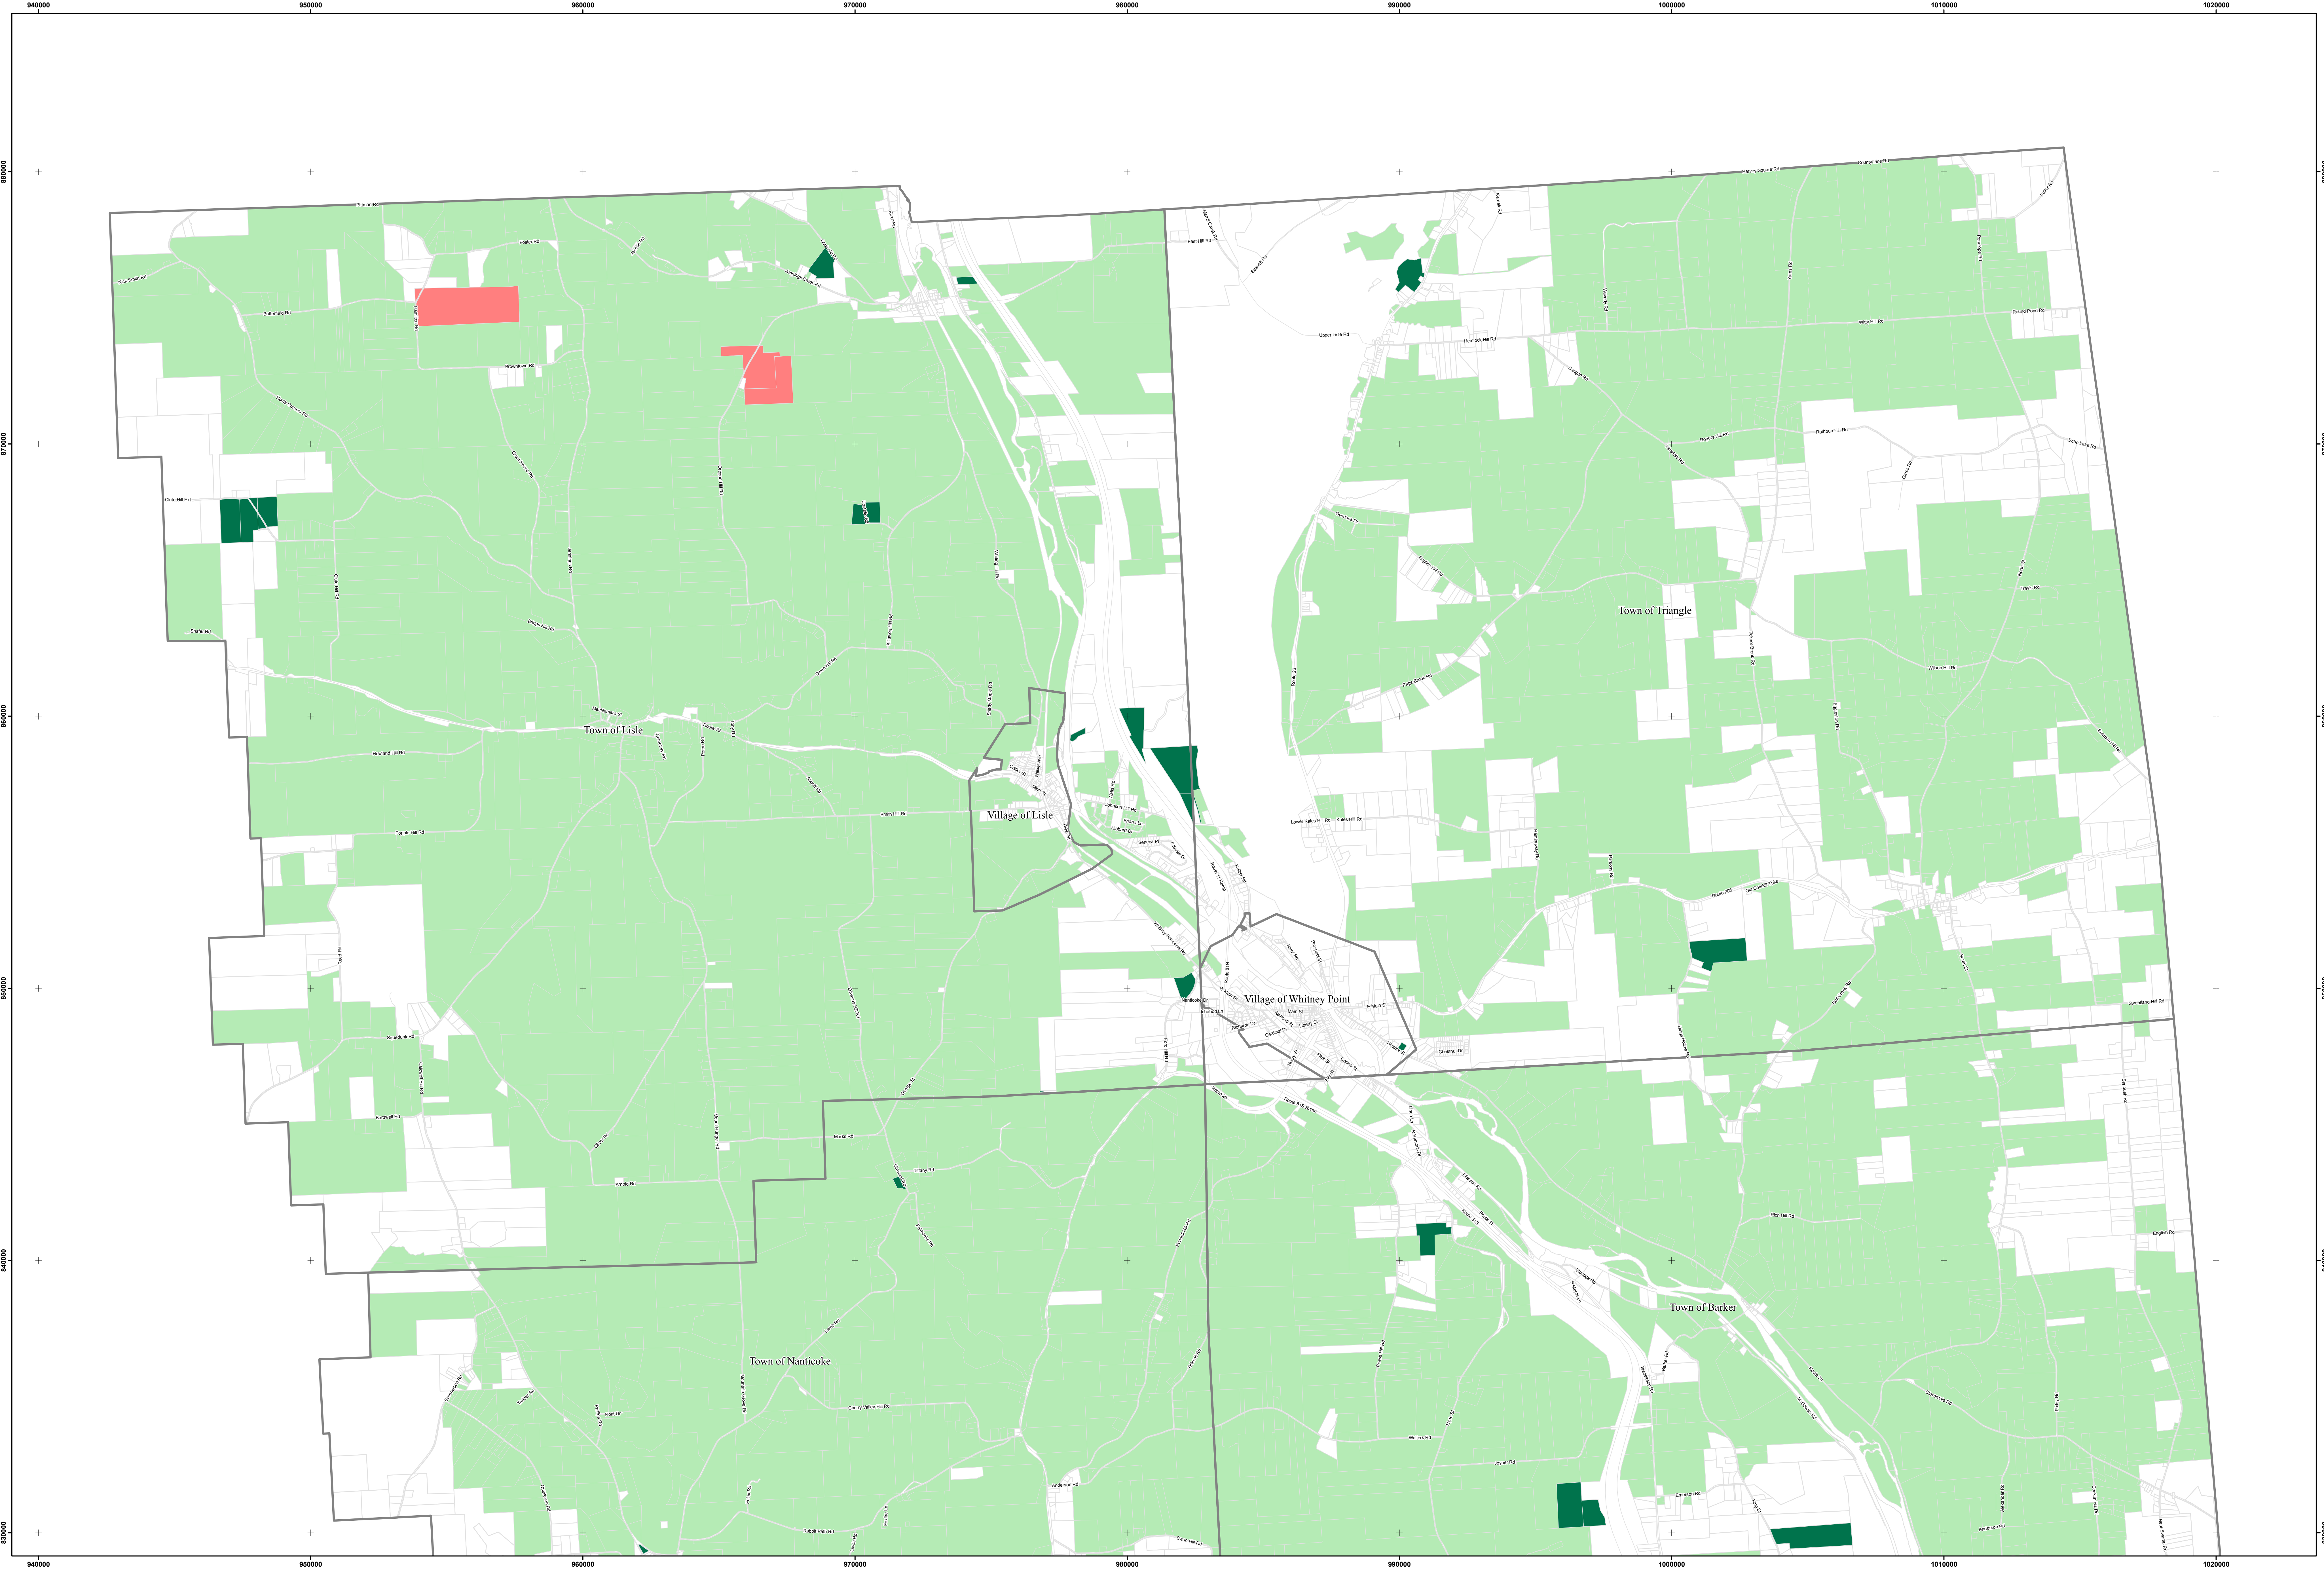

Broome County Agricultural District No. 5

Created January 11, 1979

Map Status: 8 year
review - modified

Sheet # 1

Including the Towns of:
Barker, Chenango,
Lisle, Maine,
Nanticoke, Triangle

Legend

- District 5
- District 5 - Additions
- District 5 - Deletions
- District 3
- District 4
- Not in an Ag District

1:24,000

September 15, 2010

Streets, water, and municipal boundaries from Broome County GIS.