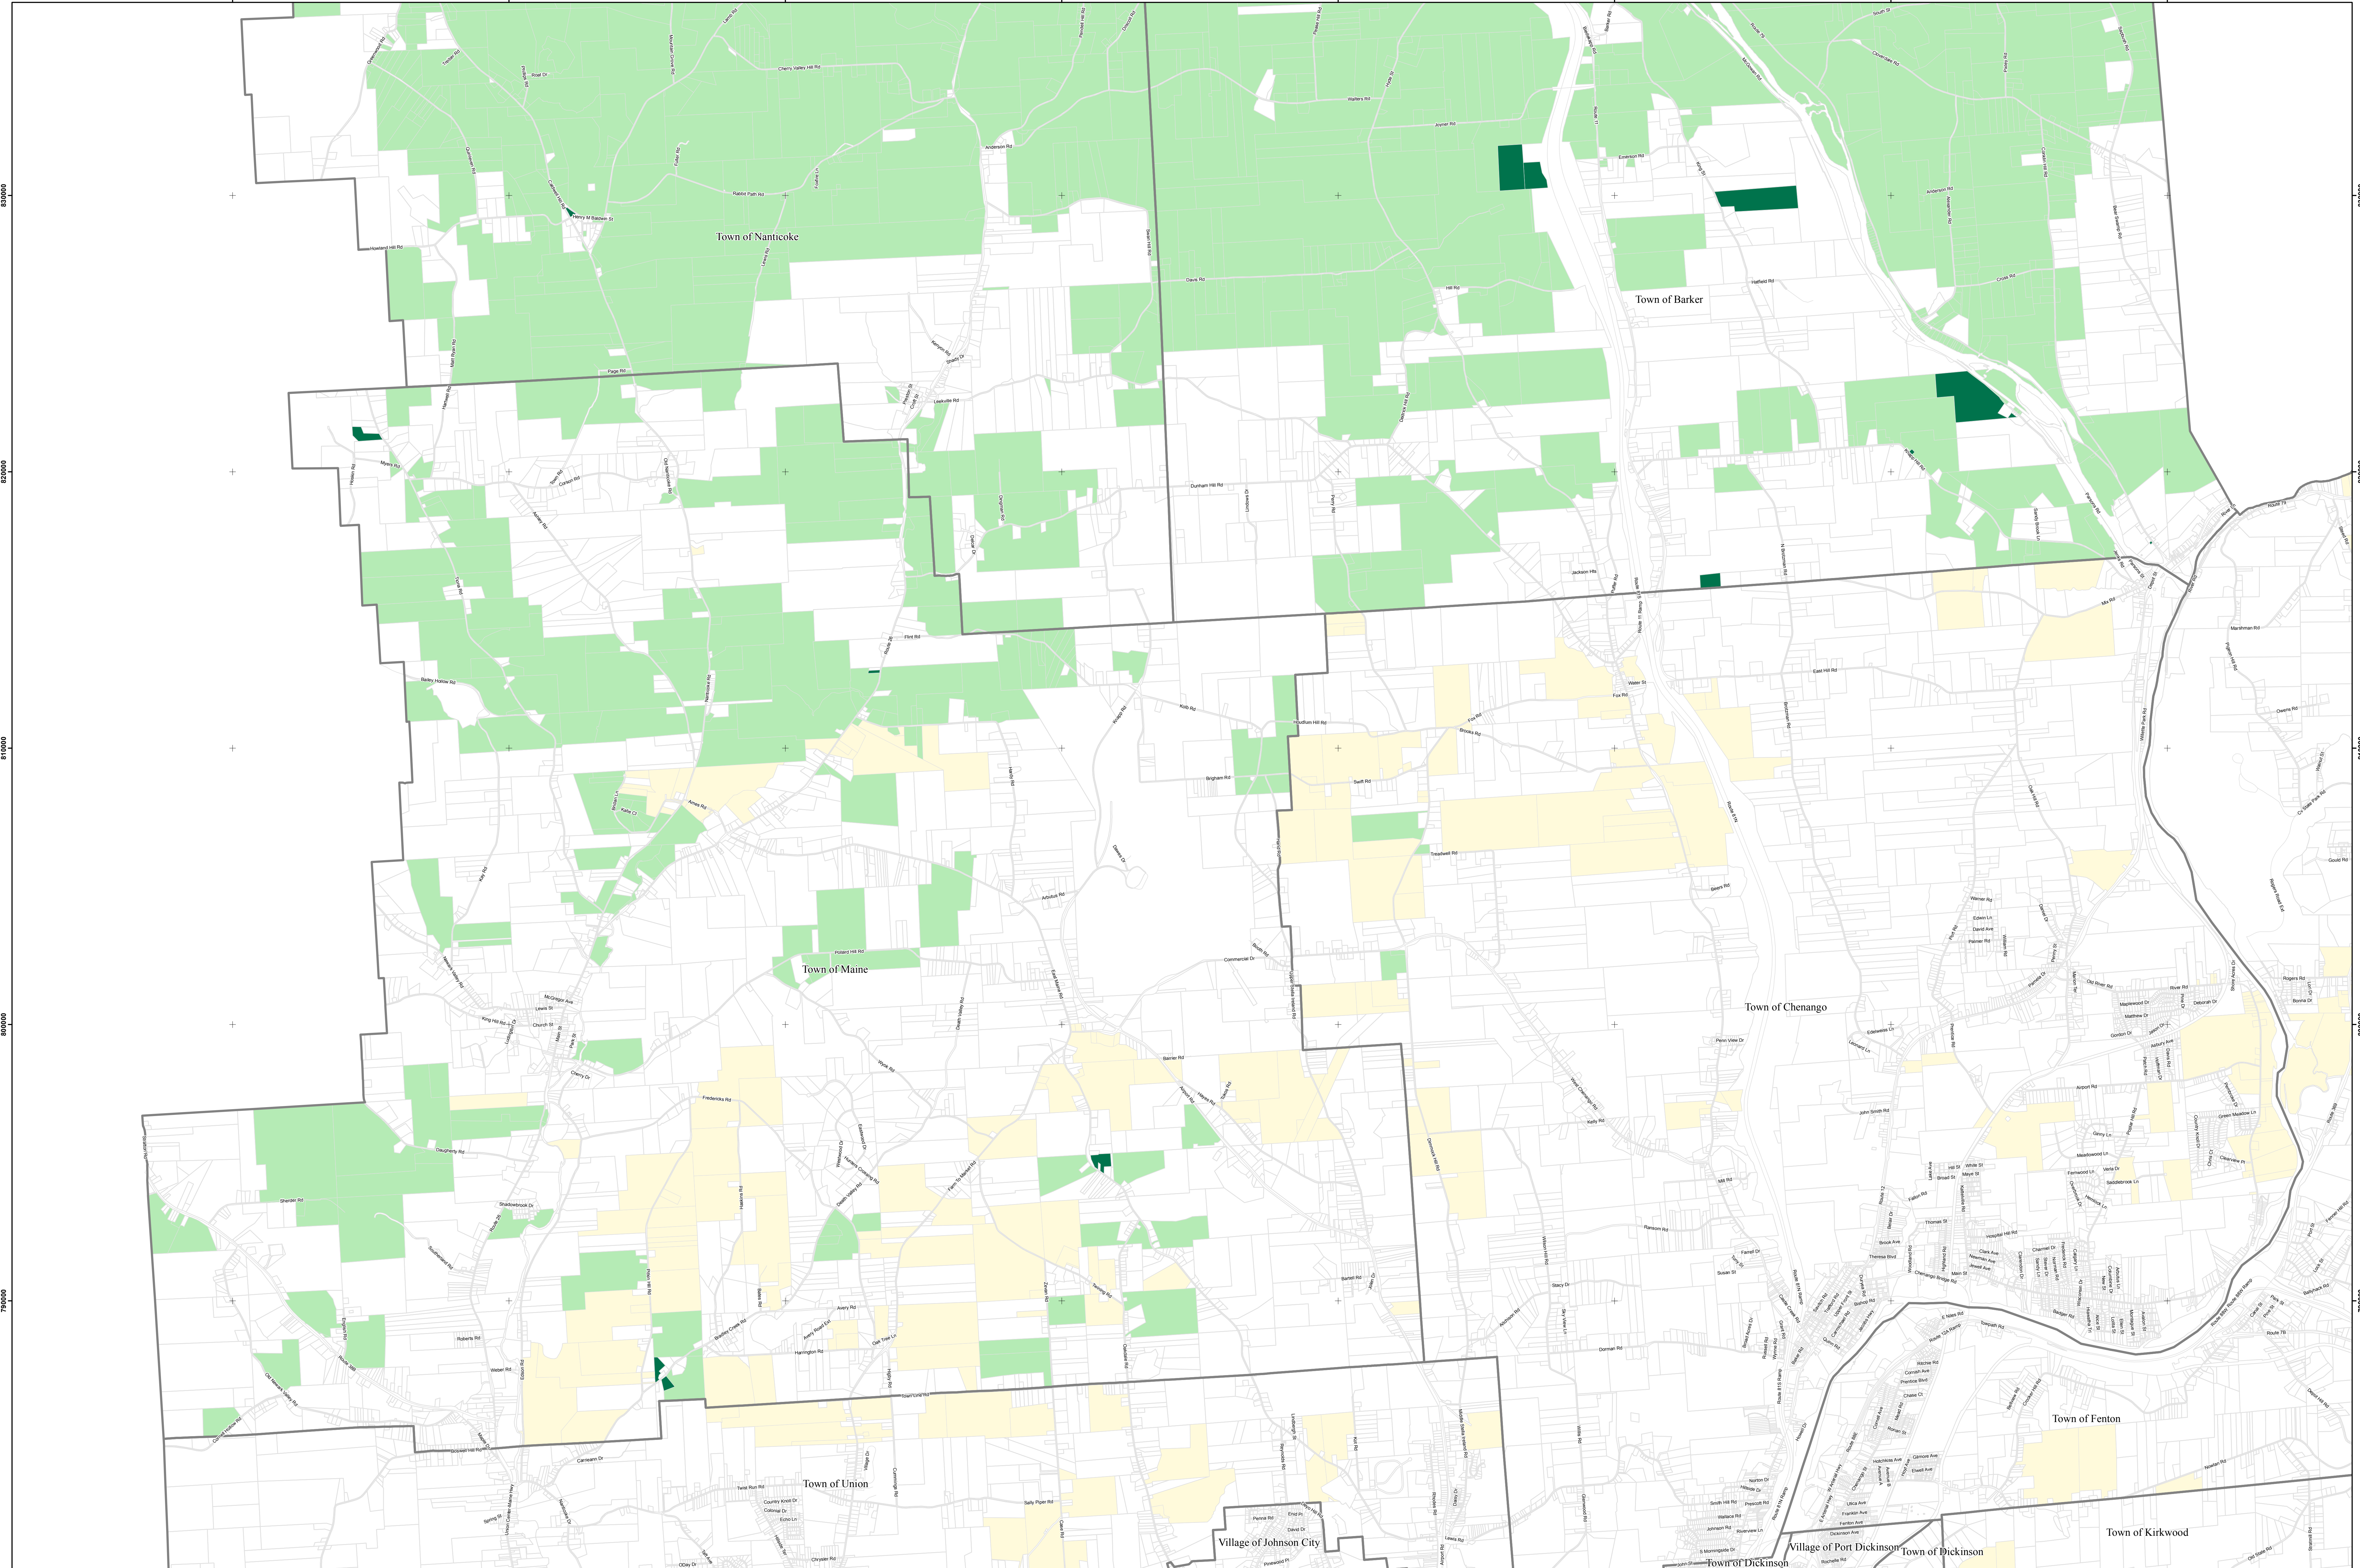

Broome County Agricultural District No. 5

Created January 11, 1979

Map Status: 8 year
review - modified

Sheet # 2

Including the Towns of:
Barker, Chenango,
Lisle, Maine,
Nanticoke, Triangle

Legend

- District 5
- District 5 - Additions
- District 5 - Deletions
- District 3
- District 4
- Not in an Ag District

NAD 83
State Plane
New York Central
Feet

September 15, 2010

Streets, water, and municipal boundaries from Broome County GIS.

950000 960000 970000 980000 990000 1000000 1010000 1020000

950000 960000 970000 980000 990000 1000000 1010000 1020000