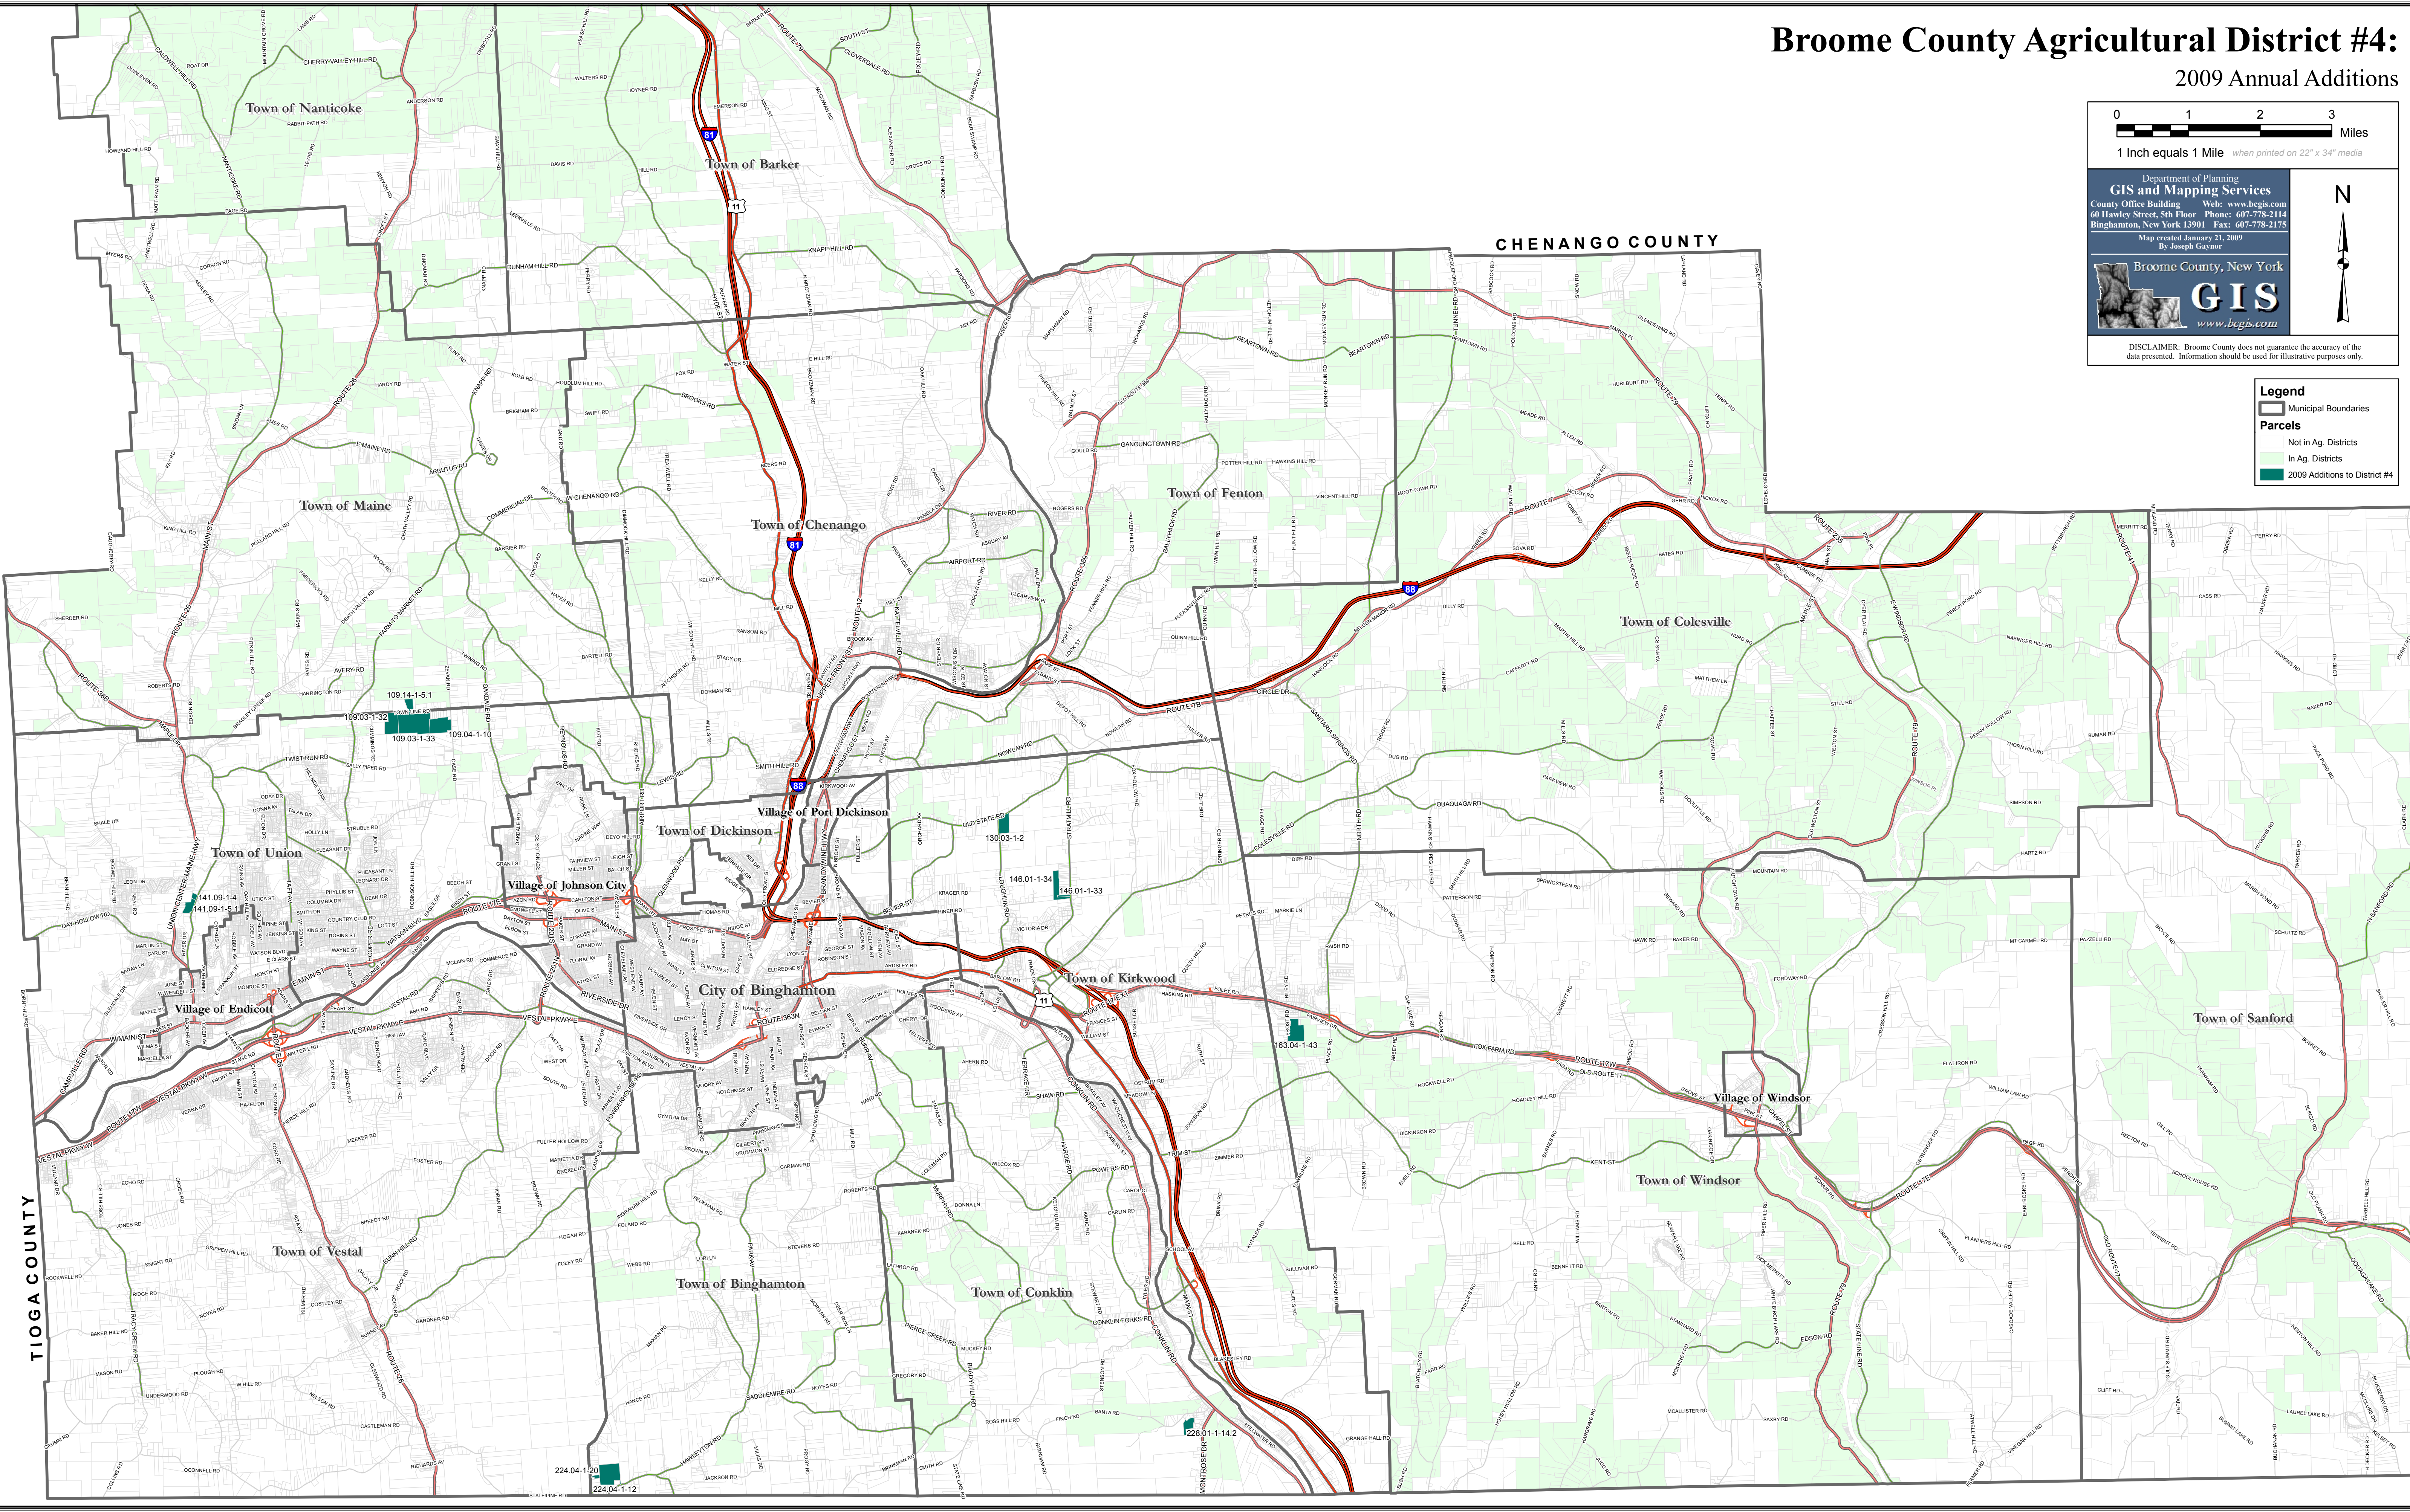

Broome County Agricultural District #4:

2009 Annual Additions

0 1 2 3 Miles
1 Inch equals 1 Mile when printed on 22" x 34" media

Department of Planning
GIS and Mapping Services
County Office Building Web: www.bcgis.com
60 Hawley Street, 5th Floor Phone: 607-778-2114
Binghamton, New York 13901 Fax: 607-778-2175
Map created January 21, 2009
By Joseph Gaynor

TIOGA COUNTY

CHENANGO COUNTY

Town of Nanticoke

Town of Barker

Town of Maine

Town of Chenango

Town of Fenton

Town of Colesville

Town of Union

Town of Dickinson

Village of Port Dickinson

Village of Johnson City

City of Binghamton

Town of Kirkwood

Village of Endicott

Village of Windsor

Town of Windsor

Town of Sanford

Town of Vestal

Town of Binghamton

Town of Conklin